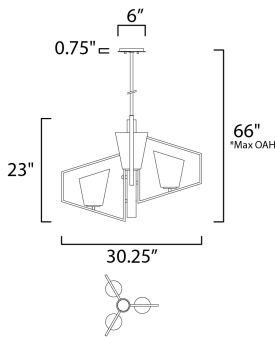

\*max overall height

**MEASUREMENTS**

- DIMENSION : 30.25" L x 30.25" W x 23" H
- MAX OAH : 66" OAH
- CANOPY : 6" W x 0.75" H x 6" L
- HANGING WEIGHT : 20.46 lb

**LAMPING**

- INPUT VOLTAGE : 120V
- BULB : 3 x 60W Incandescent E26 Medium , 180W Total
- BULB INCLUDED : (Not Included)
- DIMMABLE : Yes